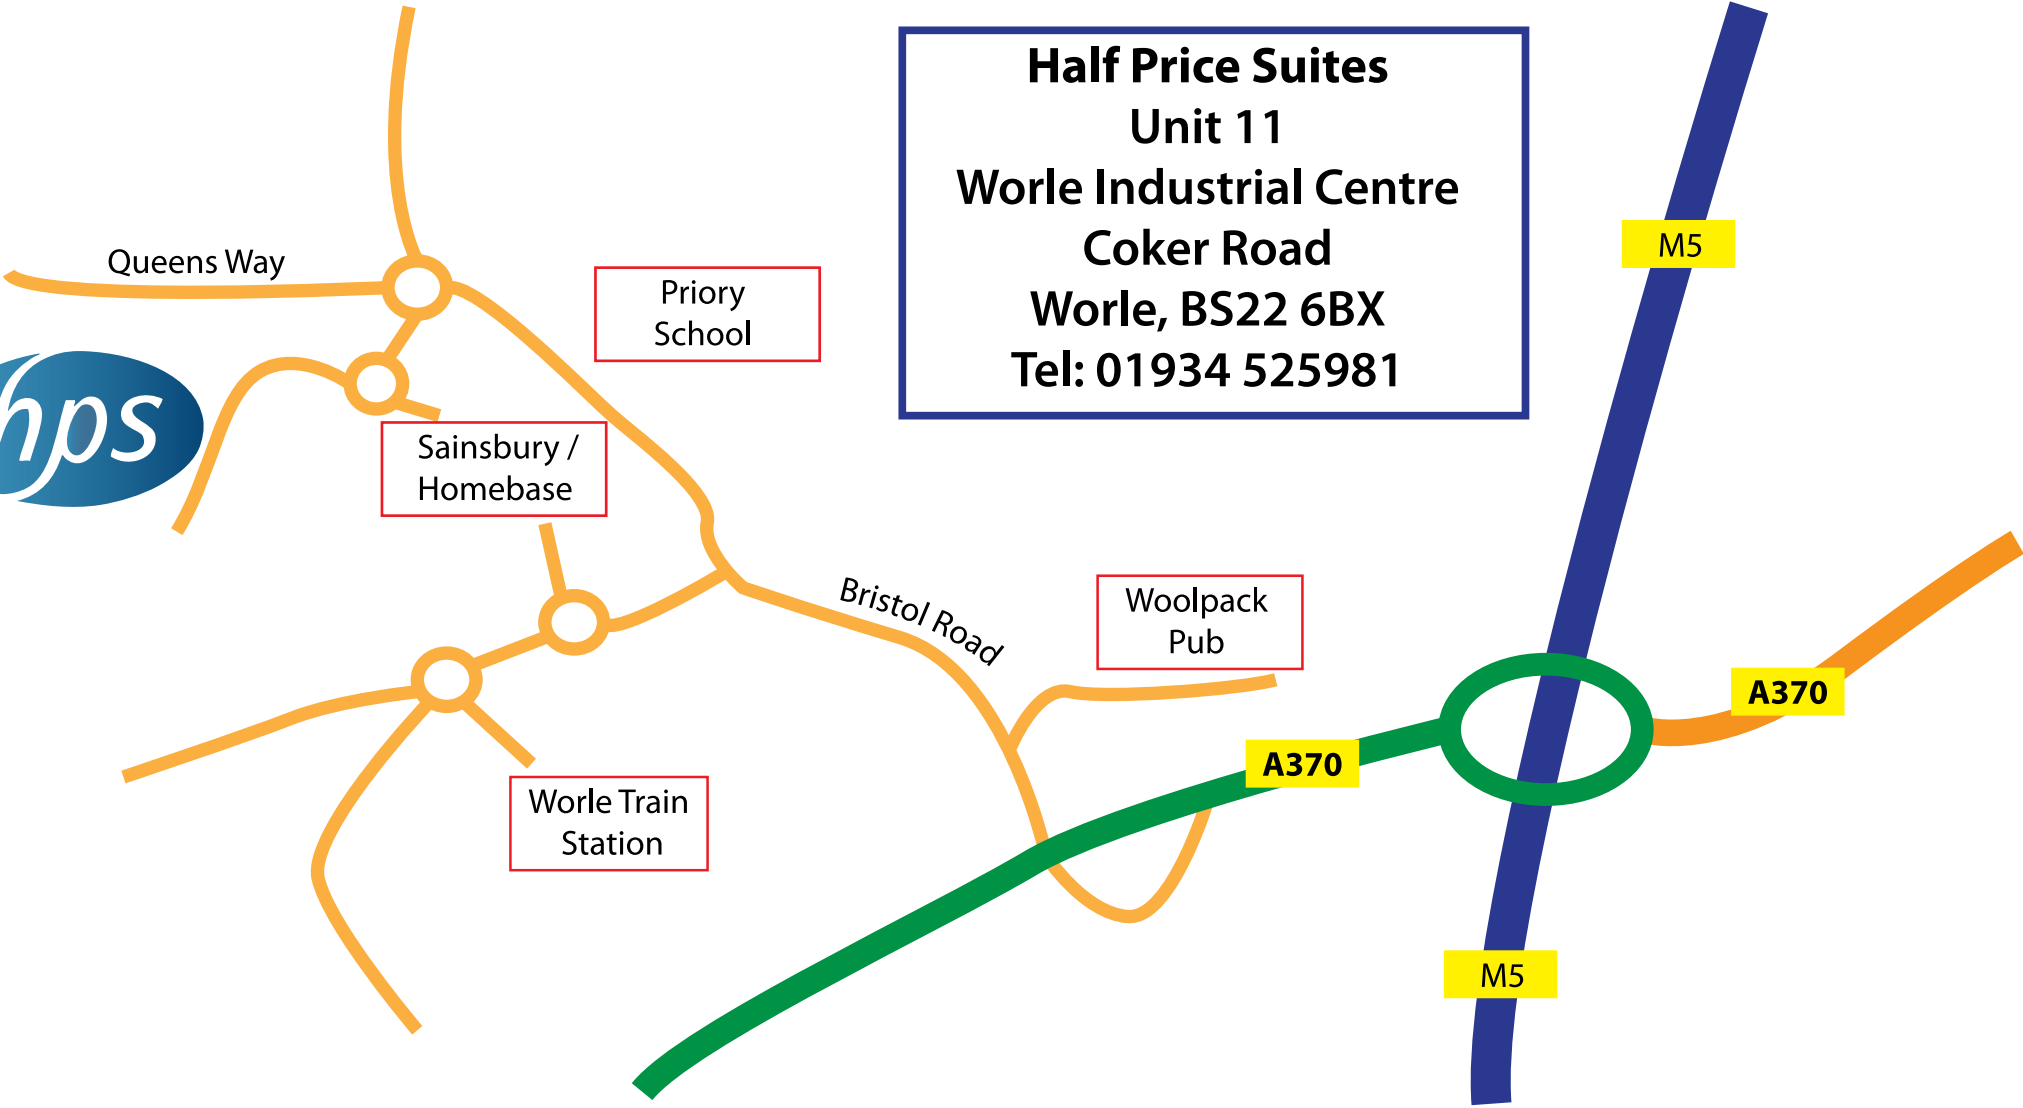

**Half Price Suites
Unit 11
Worle Industrial Centre
Coker Road
Worle, BS22 6BX
Tel: 01934 525981**

Queens Way

Priory School

Sainsbury / Homebase

Worle Train Station

Bristol Road

Woolpack Pub

M5

A370

A370

M5